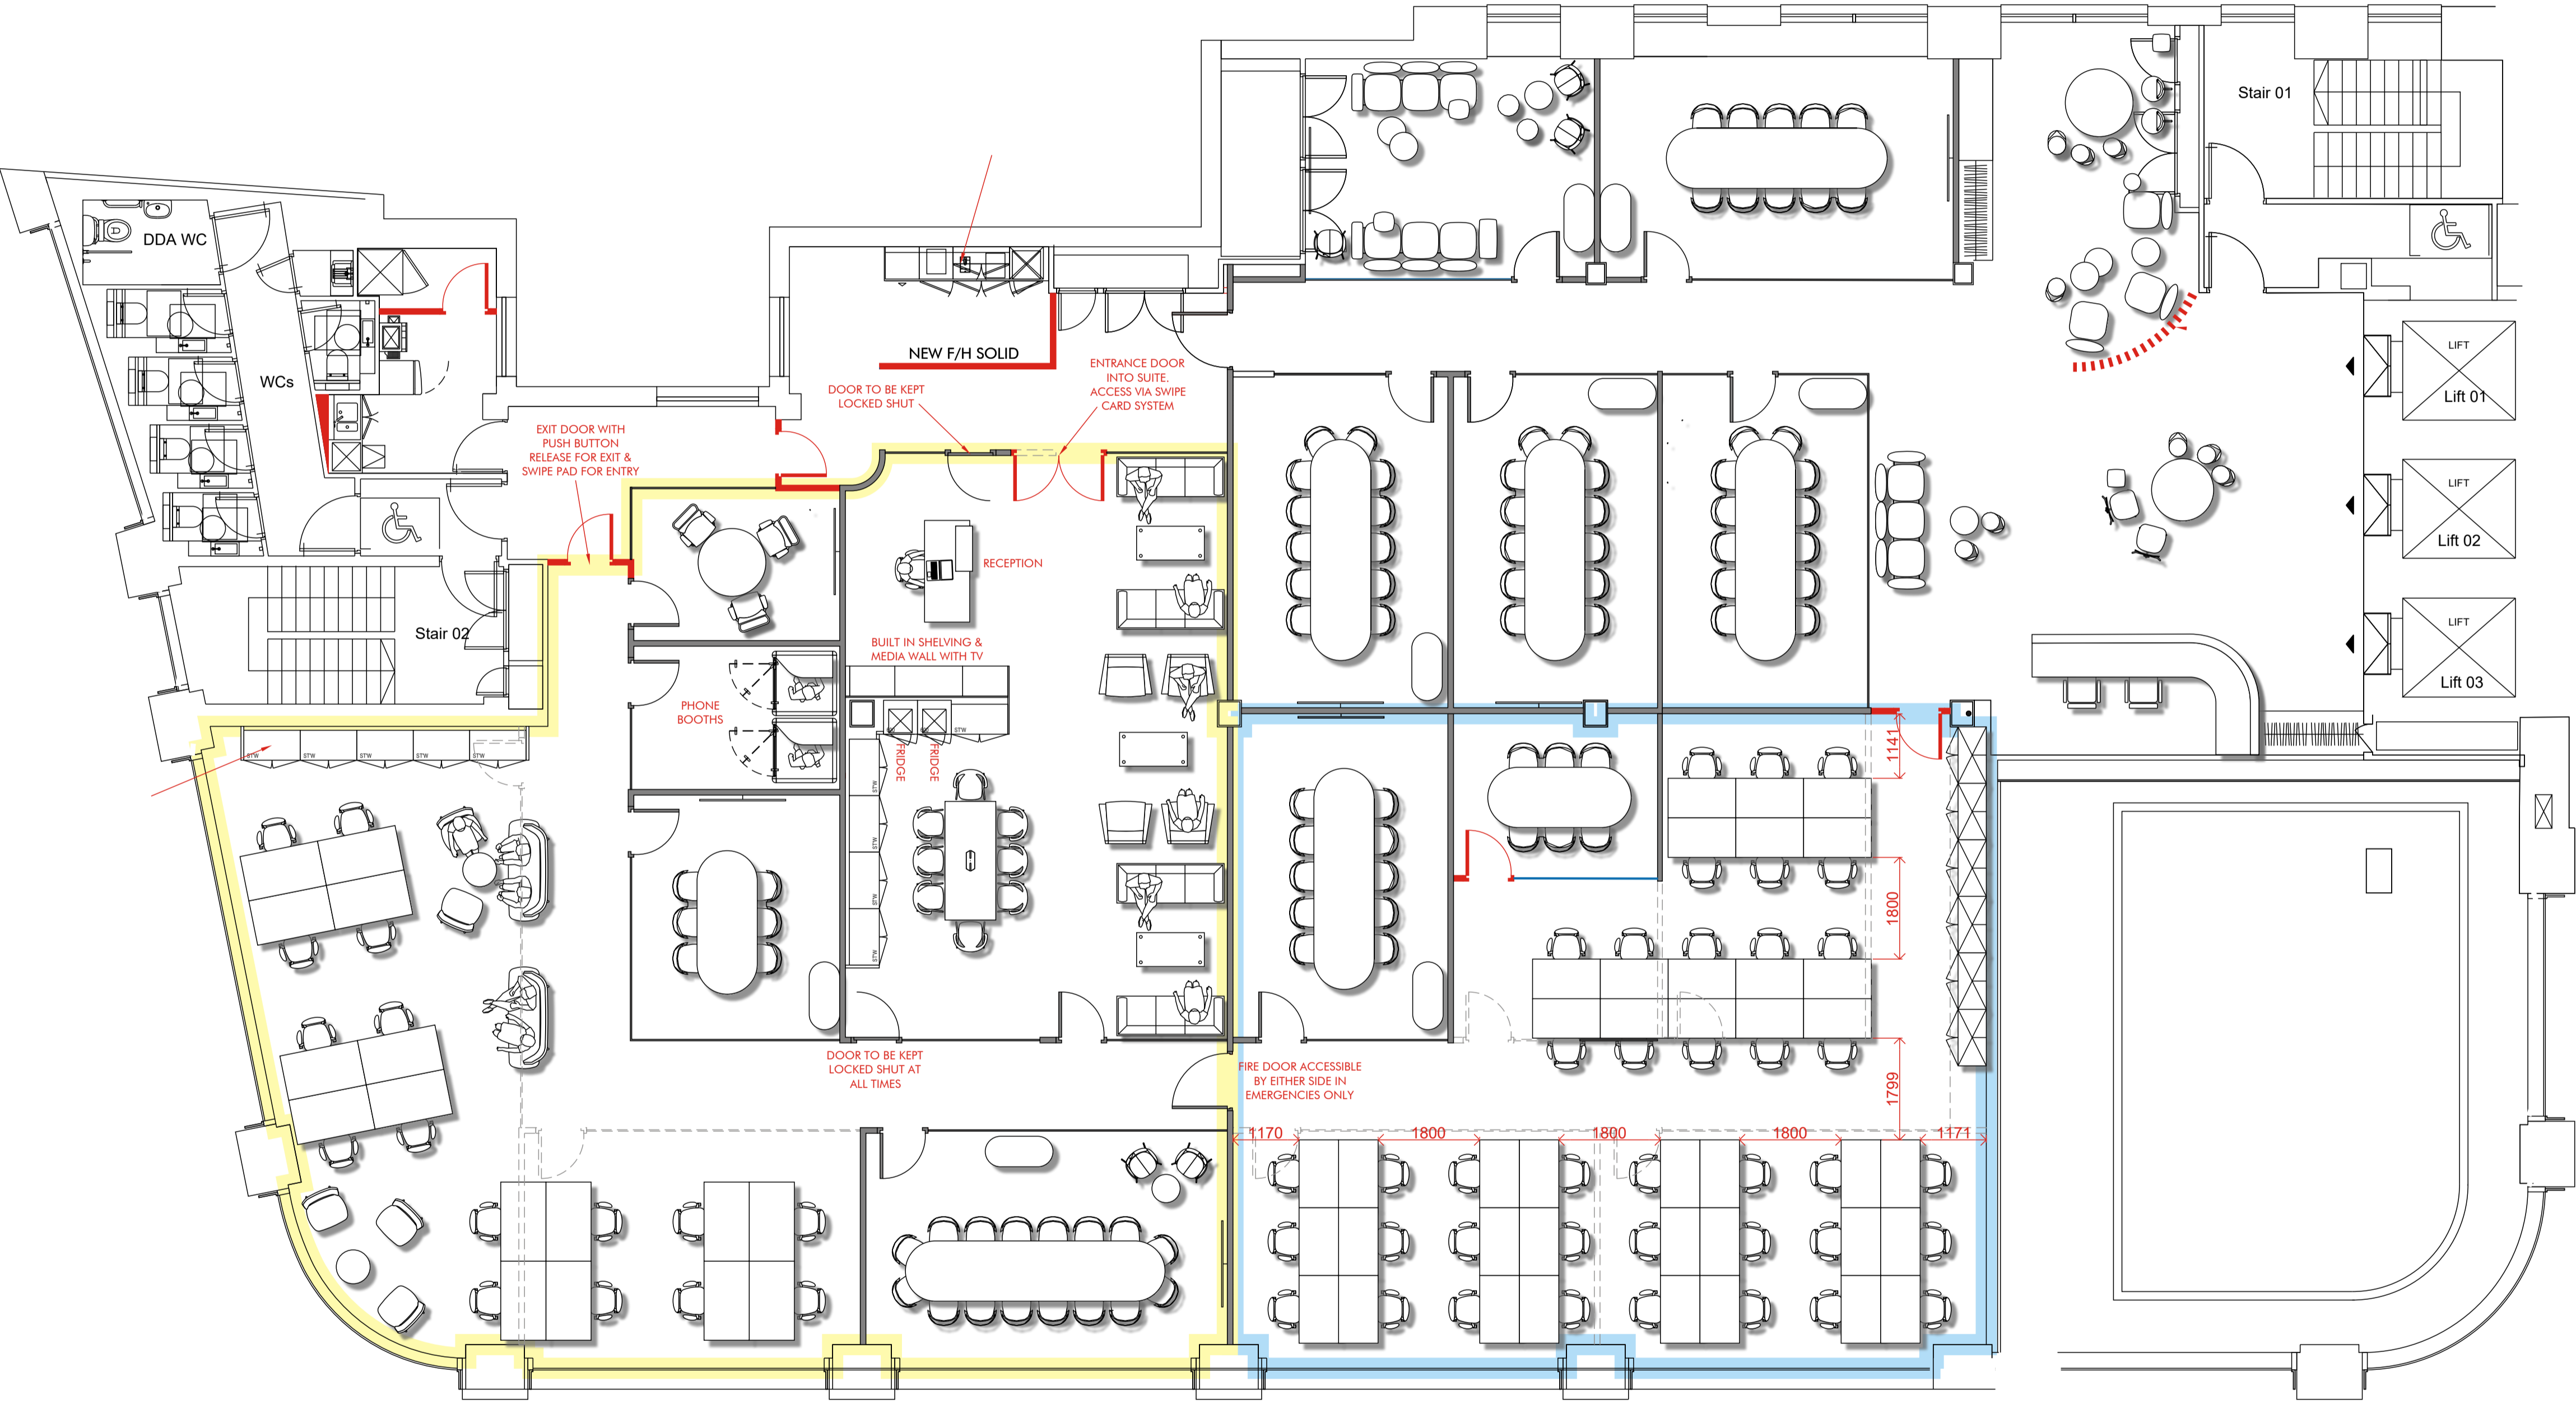

24 KING WILLIAM STREET

16 OPEN PLAN DESKS
1400mm x 800mm

40 OPEN PLAN DESKS
1200mm x 700mm